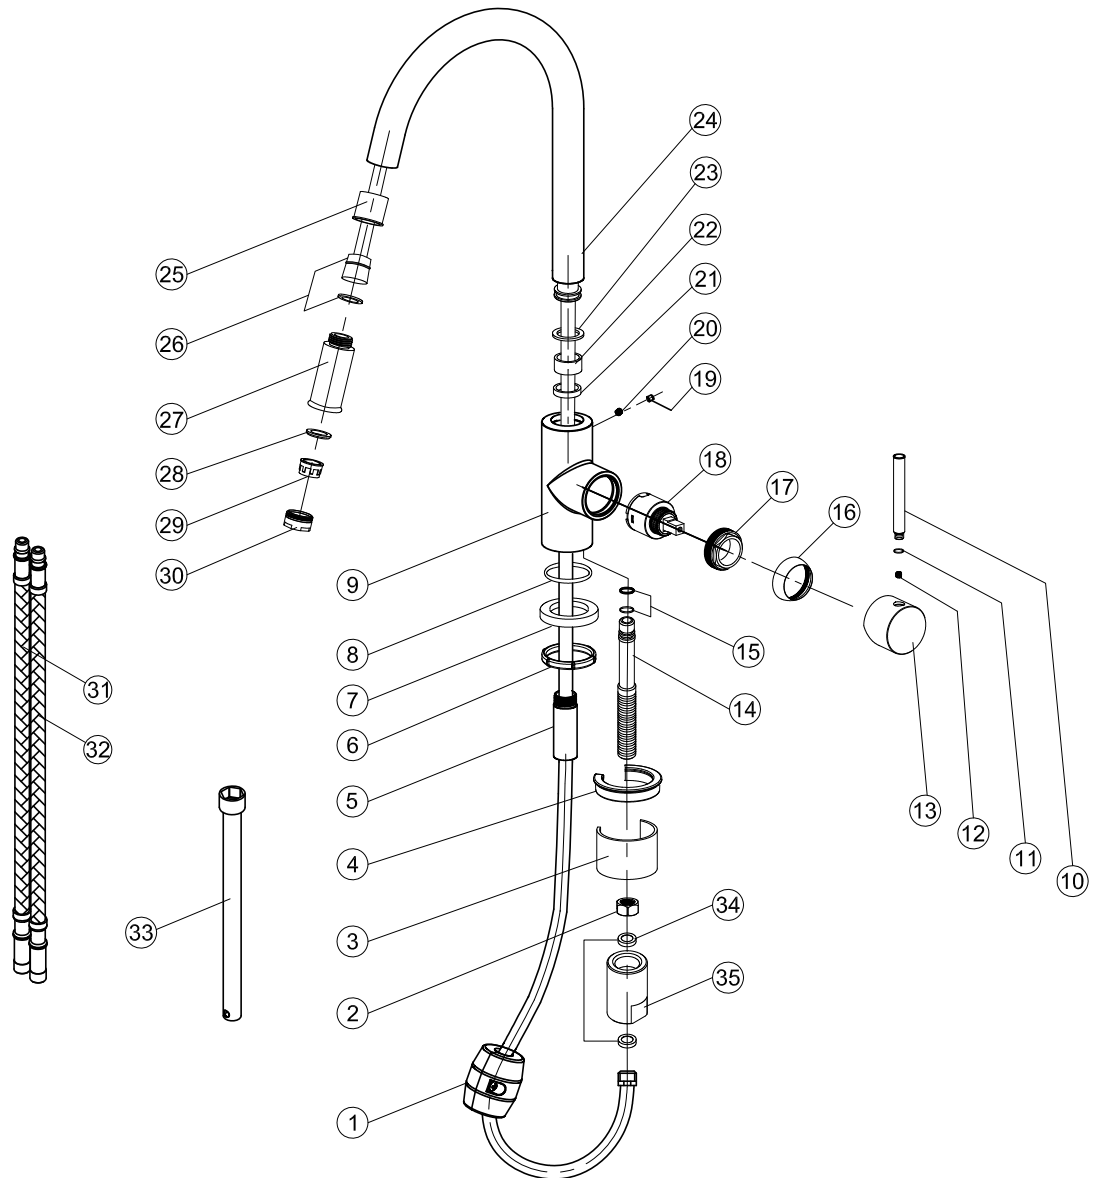

- 1 Weight
- 2 S17 Nut
- 3 Fixing sheet
- 4 Rubber
- 5 Protection cover
- 6 Base Rubber
- 7 Base
- 8 O ring
- 9 Body
- 10 Handle bar
- 11 O ring
- 12 Inner hex screw
- 13 Handle base
- 14 Spout connector
- 15 O ring
- 16 Cover ring
- 17 Screw nut
- 18 Cartridge
- 19 Decoration rubber
- 20 Inner hex screw
- 21 O ring
- 22 C ring
- 23 C ring
- 24 Bottom spout
- 25 Plastic sleeve
- 26 Hose
- 27 Head
- 28 O ring
- 29 Aerator
- 30 Aerator cover
- 31 Flexible hose
- 32 Flexible hose
- 33 Tools
- 34 Plane ring-sealing
- 35 Connector

## Steel Access

Art no: 30040 RSK: 8318334

**SCANDTAP®**  
BATHROOM CONCEPTS

Scandtap AB, Olofsdalsvägen 21, 302 41 Halmstad, Sweden  
info@scandtap.com, www.scandtap.com